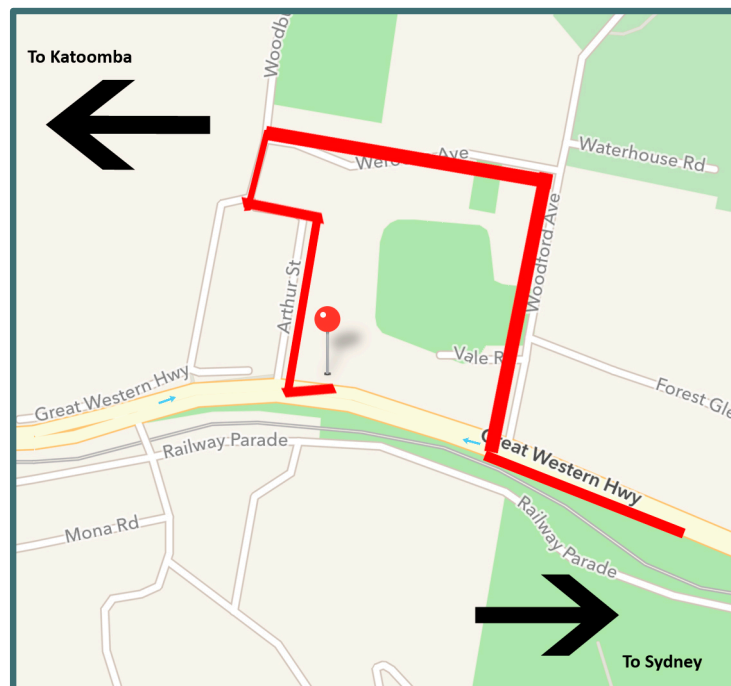

## HUGHES STUDIO - DIRECTIONS AND MAP

Hughes Studio is housed within the historic Woodford Academy  
90 - 92 Great Western Highway Woodford

These directions apply when you are travelling up the mountain – heading west

Travelling up the Great Western Highway turn **RIGHT** into Woodford Ave – there is a right hand turning bay here so it is a safe and easy turn.

Travel along Woodford Ave to Werona Ave – **DO NOT** turn left at Vale Rd where there is a sign saying Woodford Academy - as this is overflow parking and often a bit muddy.

Turn Left into Werona Ave

Turn Left into Woodbury Ave

Turn Left into Arthur St

Turn Left back onto the Great Western Highway (Heading East)

Just after the pedestrian crossing turn left into the Academy/Church Driveway

Park on the grassed area behind the church.

Hughes Studio is located upstairs at the end of the East Wing adjacent to the car park.

If you get lost Caitlin's mobile number is 0416 110 675.